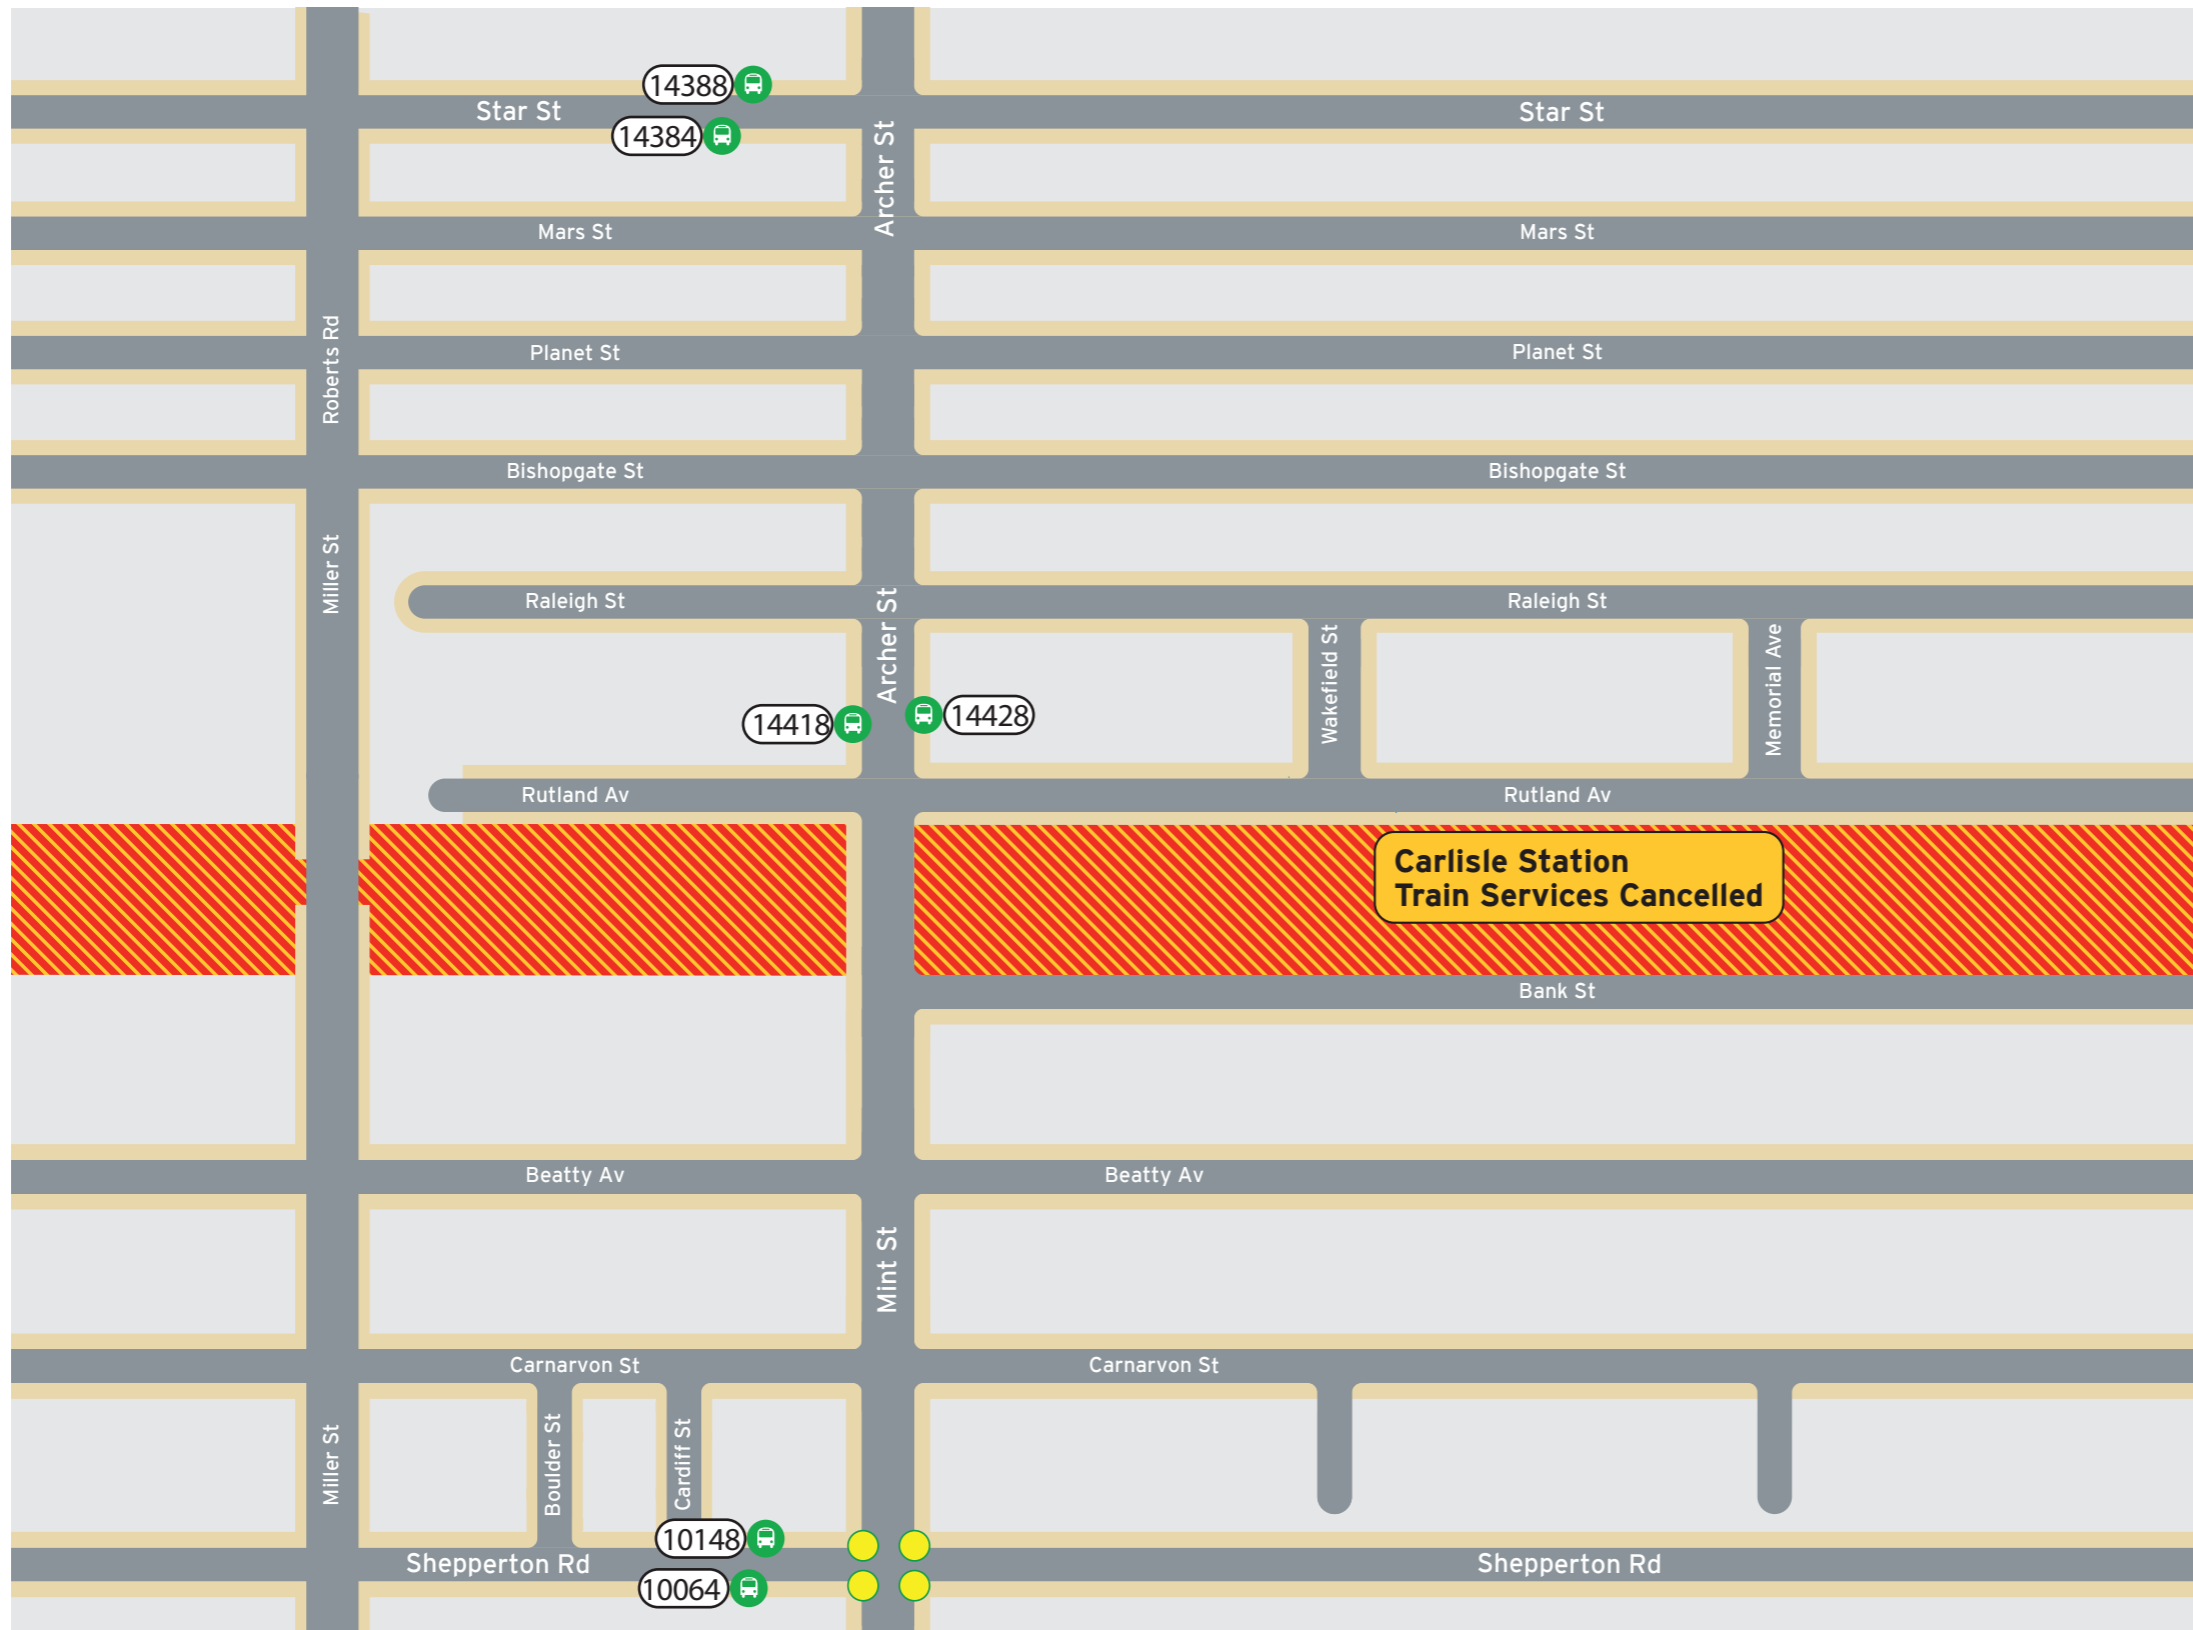

Carlisle Station Current as 20/11/2023

Bus Stands

Stand	Route
10064	282, 283, 930 to Perth 908 to Victoria Park Station
10148	908 to Cannington Station 930 to Thornlie Station 282, 283 to Kalamunda Bus Station
14418	38 to Cloverdale
14428	38 to Perth
14384	39 to Perth
14388	39 to Redcliffe Station

Legend

North Point

0 145m
Scale

 Bus Stand

 Pedestrian Crossing Lights

 Pathways

 Road

 Non-Accessible Area

 Area Closed